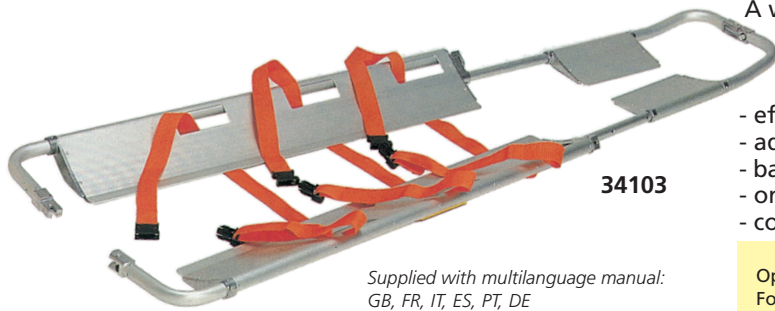

SCOOPIING STRETCHER

Supplied with multilanguage manual:
GB, FR, IT, ES, PT, DE

• 34103 SCOOPIING STRETCHER

- A wonderfully practical scooping stretcher allows to put the stretcher under the patient without moving him/her much. The shape of the stretcher has been designed to immobilize the patient properly during transport.
- effective hooking and unhooking device for stretcher uncoupling
 - adjustable stretcher length with automatic locking device
 - bag with 3 quick unhooking safety belts for patient immobilization
 - once folded can be easily stored inside the ambulance
 - completely built in light and sturdy aluminium

TECHNICAL SPECIFICATIONS

Open size cm:	min 171x43	max 212x43
Folded size cm:	120x43	
Weight:	8 kg	
Load:	150 kg	

HEAD IMMOBILIZERS

34020

34021

34078

34080

HEAD IMMOBILIZERS
GIMA introduces four models of head immobilizers, different in shape, material and colour. All are composed of two head blocks and two straps to prevent any head movement of the injured person during transport. We can offer "STOP" head immobilizer in yellow, blue, red, green, military green for minimum 50 pieces.