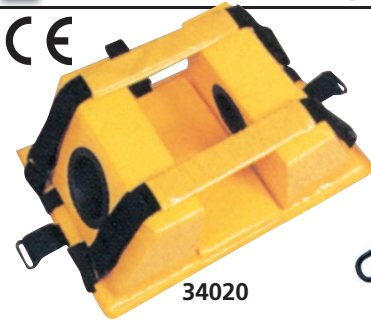

SCOOPIING STRETCHER

Supplied with multilanguage manual:
GB, FR, IT, ES, PT, DE

• 34103 SCOOPIING STRETCHER

- A wonderfully practical scooping stretcher allows to put the stretcher under the patient without moving him/her much. The shape of the stretcher has been designed to immobilize the patient properly during transport.
- effective hooking and unhooking device for stretcher uncoupling
 - adjustable stretcher length with automatic locking device
 - bag with 3 quick unhooking safety belts for patient immobilization
 - once folded can be easily stored inside the ambulance
 - completely built in light and sturdy aluminium

TECHNICAL SPECIFICATIONS

Open size cm:	min 171x43	max 212x43
Folded size cm:	120x43	
Weight:	8 kg	
Load:	150 kg	

HEAD IMMOBILIZERS

34020

34021

34078

34080

HEAD IMMOBILIZERS
GIMA introduces four models of head immobilizers, different in shape, material and colour. All are composed of two head blocks and two straps to prevent any head movement of the injured person during transport. We can offer "STOP" head immobilizer in yellow, blue, red, green, military green for minimum 50 pieces.

34021

34079

Radiolucent material,
suitable for x-ray chamber

GIMA code	Type	Colour	Material
34020	FERMO-1	yellow	PE foam covered with PVC
34021	FERMO-2	red	NBR foam dipped with PVC
34080	STOP	orange	High density foam+water repellent coating
34078	STOP	black	High density foam+water repellent coating
34079	CONTOUR	yellow	Moulded polyurethane and PVC