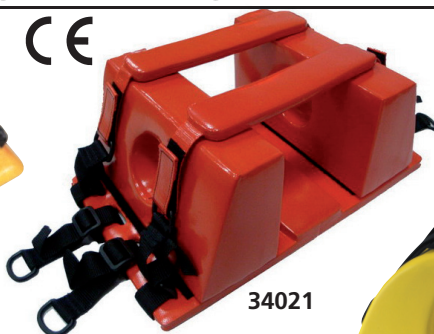

SCOOPIING STRETCHER

Supplied with multilanguage manual:
GB, FR, IT, ES, PT, DE

• 34103 SCOOPIING STRETCHER

- A wonderfully practical scooping stretcher allows to put the stretcher under the patient without moving him/her much. The shape of the stretcher has been designed to immobilize the patient properly during transport.
- effective hooking and unhooking device for stretcher uncoupling
 - adjustable stretcher length with automatic locking device
 - bag with 3 quick unhooking safety belts for patient immobilization
 - once folded can be easily stored inside the ambulance
 - completely built in light and sturdy aluminium

TECHNICAL SPECIFICATIONS

Open size cm:	min 171x43	max 212x43
Folded size cm:	120x43	
Weight:	8 kg	
Load:	150 kg	

HEAD IMMOBILIZERS

34020

34021

34078

34080

HEAD IMMOBILIZERS
GIMA introduces four models of head immobilizers, different in shape, material and colour. All are composed of two head blocks and two straps to prevent any head movement of the injured person during transport. We can offer "STOP" head immobilizer in yellow, blue, red, green, military green for minimum 50 pieces.