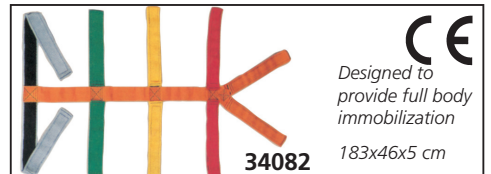

IMMOBILISATION BELTS FOR STRETCHERS AND SPINAL BOARDS

34010

Adjustable belt

34011

Set of 3 adjustable belts with pouch

34014

Set of 3 belts with pouch

34015

34012

34013

34081

Designed to provide full body immobilization
183x46x5 cm

Spider strap adjustable in different sizes for child and adult
203x51x5 cm

GIMA code	Type	Colour	Size cm	Max load kg	Buckle style	To be used with
34010	Belt-A	red	5x213	60	plastic snap-lock	stretchers + boards
34011	Belt-B - adjust.	black	5x213	60	2 swivel speed clip + plastic snap-lock	spinal boards with pin
34012	Belt-C	red	5x213	200	automatic quick release (unique belt)	stretchers + boards
34013	Belt-D	black	5x213	200	automatic quick release (belt in 2 pcs.)	stretchers + boards
34014	Set 3 belt-B	orange	5x274	60	2 swivel speed clip + plastic snap-lock	spinal boards
34015	Set 3 belt-D	yellow	5x213	200	2 swivel speed clip (belt in 2 pcs.)	stretchers + boards
34081	Set 3 Belts	orange	-	-	quick release plastic hook	stretchers + boards
34082	Ragno/Spider	mix	5x46x183	-	velcro strapping system	spinal boards
34018	Adjustable spider	mix	5x51x203	-	velcro strapping system - adjustable	spinal boards
32794	Nylon bag	red	-	-	-	contains up to 3 belts