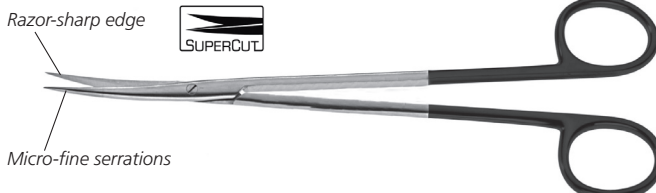

## KEVORKIAN - S/S

- 26490
- Traditional kevorkian bite (9x3 mm)
- Four teeth on bottom jaw
- 26490 KEVORKIAN BIOPSY PUNCH - 20 cm

Textured handle

## MINI-TISCHLER - S/S

- 26491
- Single anchoring tooth on top and bottom jaw
- 26491 MINI-TISCHLER - straight - extra long - 25 cm

Textured handle

## TISCHLER - S/S

- 26492
- 26493
- Single anchoring tooth on top and bottom jaw
- 26492 TISCHLER KEVORKIAN - extra long - 25 cm
- 26493 TISCHLER - straight - extra long - 25 cm

Textured handle

## SUPER CUT SCISSORS

Razor-sharp edge

Micro-fine serrations

**SUPER CUT SCISSORS**  
Super Cut scissors have a specially designed razor-sharp upper blade edge that cuts effortlessly through tissue. The lower blade has micro-fine serrations to hold tissue and prevent slippage.