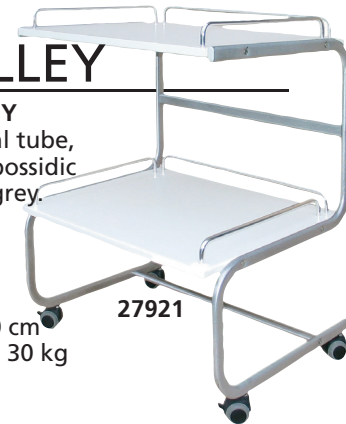

# DOCTOR CABINET

GIMA code	Product	Description	GIMA code	Product
27919	DESK -with 2 drawers	Desk with 2 lockable side drawers with strong structure in oval tube painted with epoxy powder, metal grey. White work top with rubber edge and round corner. Size 130x71xh80 cm	27616	KING EXAM. COUCH See page 133
45581	WING SCREEN Trevira curtain	3 wings screen with sturdy structure in oval tube, painted with epoxy powder metal grey. Light blue Trevira curtains. Curtains specifications see page 137	30760	SIMPLEX LIGHT See page 204
45580	WING SCREEN	Same as above but with white washable cloth.	27984	WASTE BIN See page 139
27921	TROLLEY	Structure in oval tube, painted with epoxy powder metal grey. White shelves with PVC edge, guard-rail on 3 sides. Size 50x60xh80 cm	45211	STOOL See page 141
27987	COAT HANGER	Free standing coat hanger with 5 knobs, epoxy powder grey painted steel structure and umbrella holder.	45082	CREMONA CHAIR See page 142
			27979	FOOT-STOOL - two steps See below

## DESK

• **27919 DESK with 2 drawers**  
Desk with 2 lockable side drawers with strong structure in oval tube painted with epossidic powder, metal grey. White work top with rubber edge and round corner.  
Size 130x71xh 80 cm  
Made in Italy.

## TROLLEY

• **27921 TROLLEY**  
Structure in oval tube, painted with epossidic powder metal grey. White shelves with PVC edge, side-rail on 3 sides.  
Size 50x60xh 80 cm  
Maximum load: 30 kg  
Made in Italy

• **27976 FOOT-STOOL - one step - disassembled**  
• **27977 FOOT-STOOL - two steps - disassembled**  
Structure made of chrome plated steel tube with rubber feet. Non slipping black plastic platform.  
Size: 40xh 24 cm (27976)  
40xh 42 cm (27977)  
Delivered in kit form.  
45x27xh 9 cm (27976)  
51x42xh 12 cm (27977)  
Made in Italy.