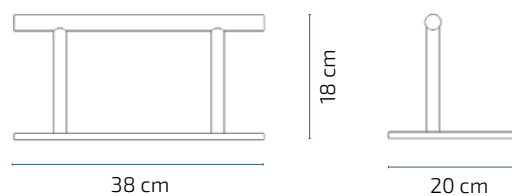

## FEATURES

- Manufactured in stainless steel
- Anti-slip eva rubber base

COLOR

WEIGHT

6Kg

VOLUME

0,007m<sup>3</sup>

BOX

A\_ 43cm x 24cm x 7cm