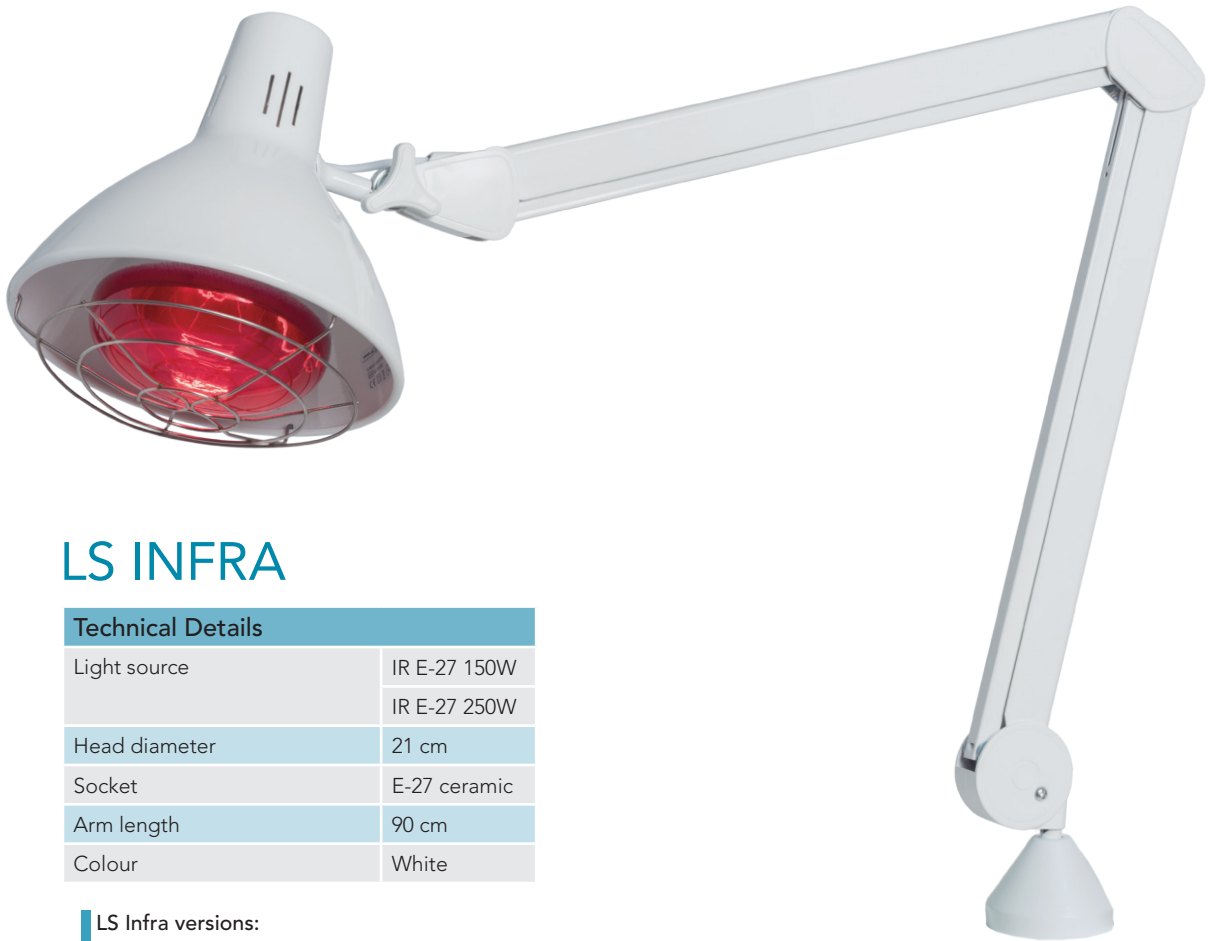

LS INFRA

LS Infra is an infrared light that relieves the suffering caused by sore muscles and joints. The comfortable heat created by the infrared light penetrates deep into the skin, stimulates blood circulation and warms up the muscles. While the muscles are warm and relieved, they automatically stretch and relax. At the same time, the blood circulation helps your body rid itself of impurities and quickly sends oxygen-rich blood to stressed or aching muscles, causing an effective pain relief.

Ease of use, height and head orientation can be adjusted. 21 centimeter diameter head with metal protection grip. Available in 150W or 250W bulb.

It can be adapted to: trolley stand, table clamp (included in standard version), rail support, wall support and extension wall arm.

LS INFRA

Technical Details	
Light source	IR E-27 150W
	IR E-27 250W
Head diameter	21 cm
Socket	E-27 ceramic
Arm length	90 cm
Colour	White

LS Infra versions:

- **LS Infra 150** (Cod. E020412)
- **LS Infra 250** (Cod. E02041250)

..... The LS Infra Timer version: 0 - 15 minutes timer integrated on the connection cable.

LS INFRA TIMER

Technical Details	
Light source	IR E-27 150W
	IR E-27 250W
Head diameter	21 cm
Socket	E-27 ceramic
Arm length	90 cm
Colour	White
Timer 0 -15 minutes	