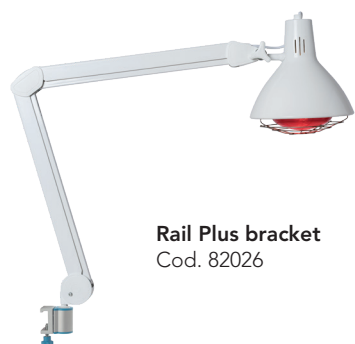

Ease of use, height and head orientation can be adjusted. 21 centimeter diameter head with metal protection grip. Available in 150W or 250W bulb.

It can be adapted to: trolley stand, table clamp (included in standard version), rail support, wall support and extension wall arm.

LS INFRA

Technical Details	
Light source	IR E-27 150W
	IR E-27 250W
Head diameter	21 cm
Socket	E-27 ceramic
Arm length	90 cm
Colour	White

LS Infra versions:

- **LS Infra 150** (Cod. E020412)
- **LS Infra 250** (Cod. E02041250)

..... The LS Infra Timer version: 0 - 15 minutes timer integrated on the connection cable.

LS INFRA TIMER

Technical Details	
Light source	IR E-27 150W
	IR E-27 250W
Head diameter	21 cm
Socket	E-27 ceramic
Arm length	90 cm
Colour	White
Timer 0 -15 minutes	

LS Infra Timer versions:

- **LS Infra 150 Timer** (Cod. E020412T)
- **LS Infra 250 Timer** (Cod. E02041250T)

Wall support
Cod. B0101800

AH table clamp
Cod. B010190

Rail Plus bracket
Cod. 82026

Extension wall arm
Cod. B0101S0